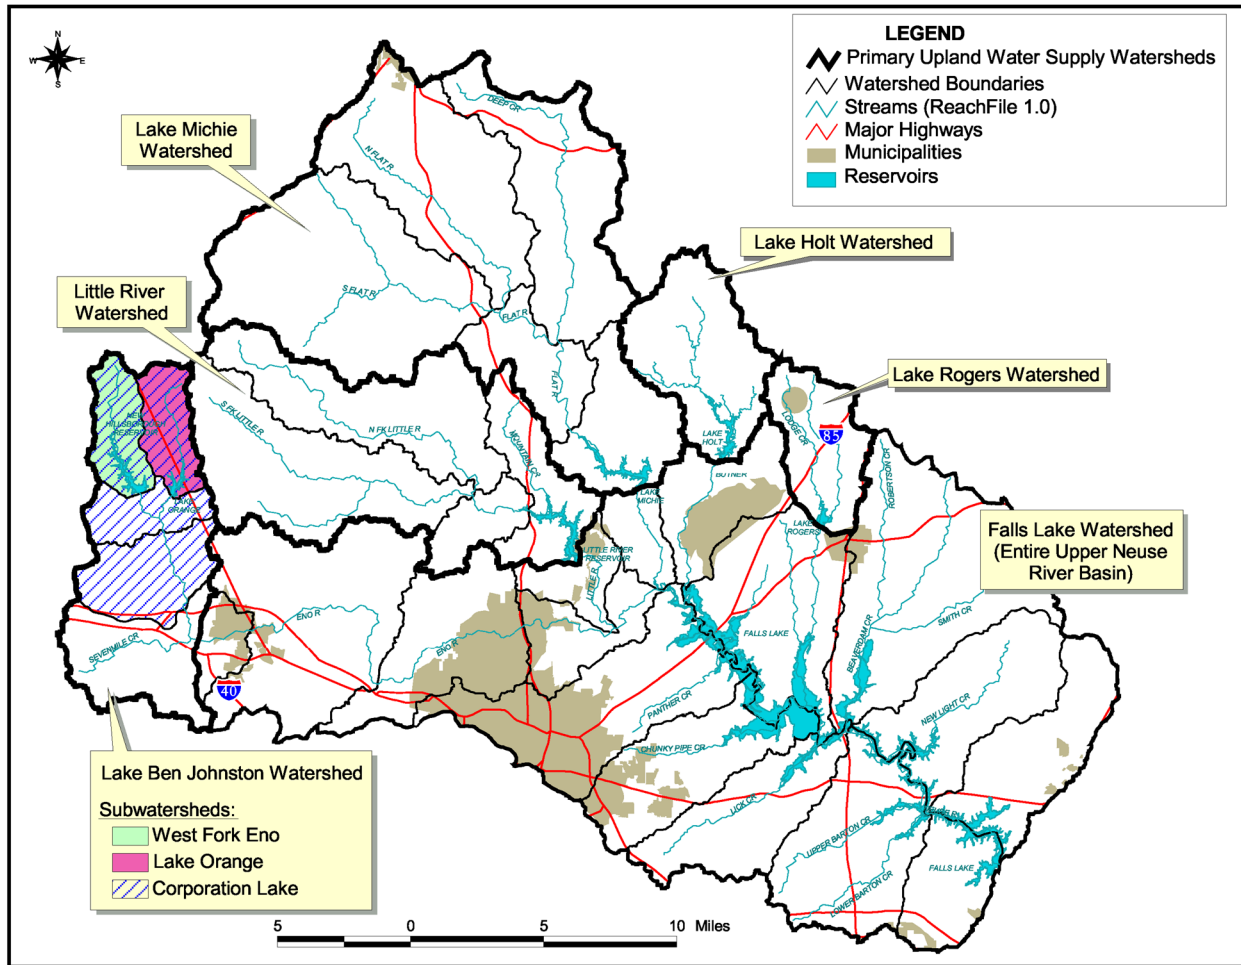

UPPER NEUSE WATERSHED MANAGEMENT PLAN

DEVELOPED BY THE

UPPER NEUSE RIVER BASIN ASSOCIATION

PRODUCED BY

Tt TETRA TECH, INC.
RESEARCH TRIANGLE PARK, NC

MAY 2003