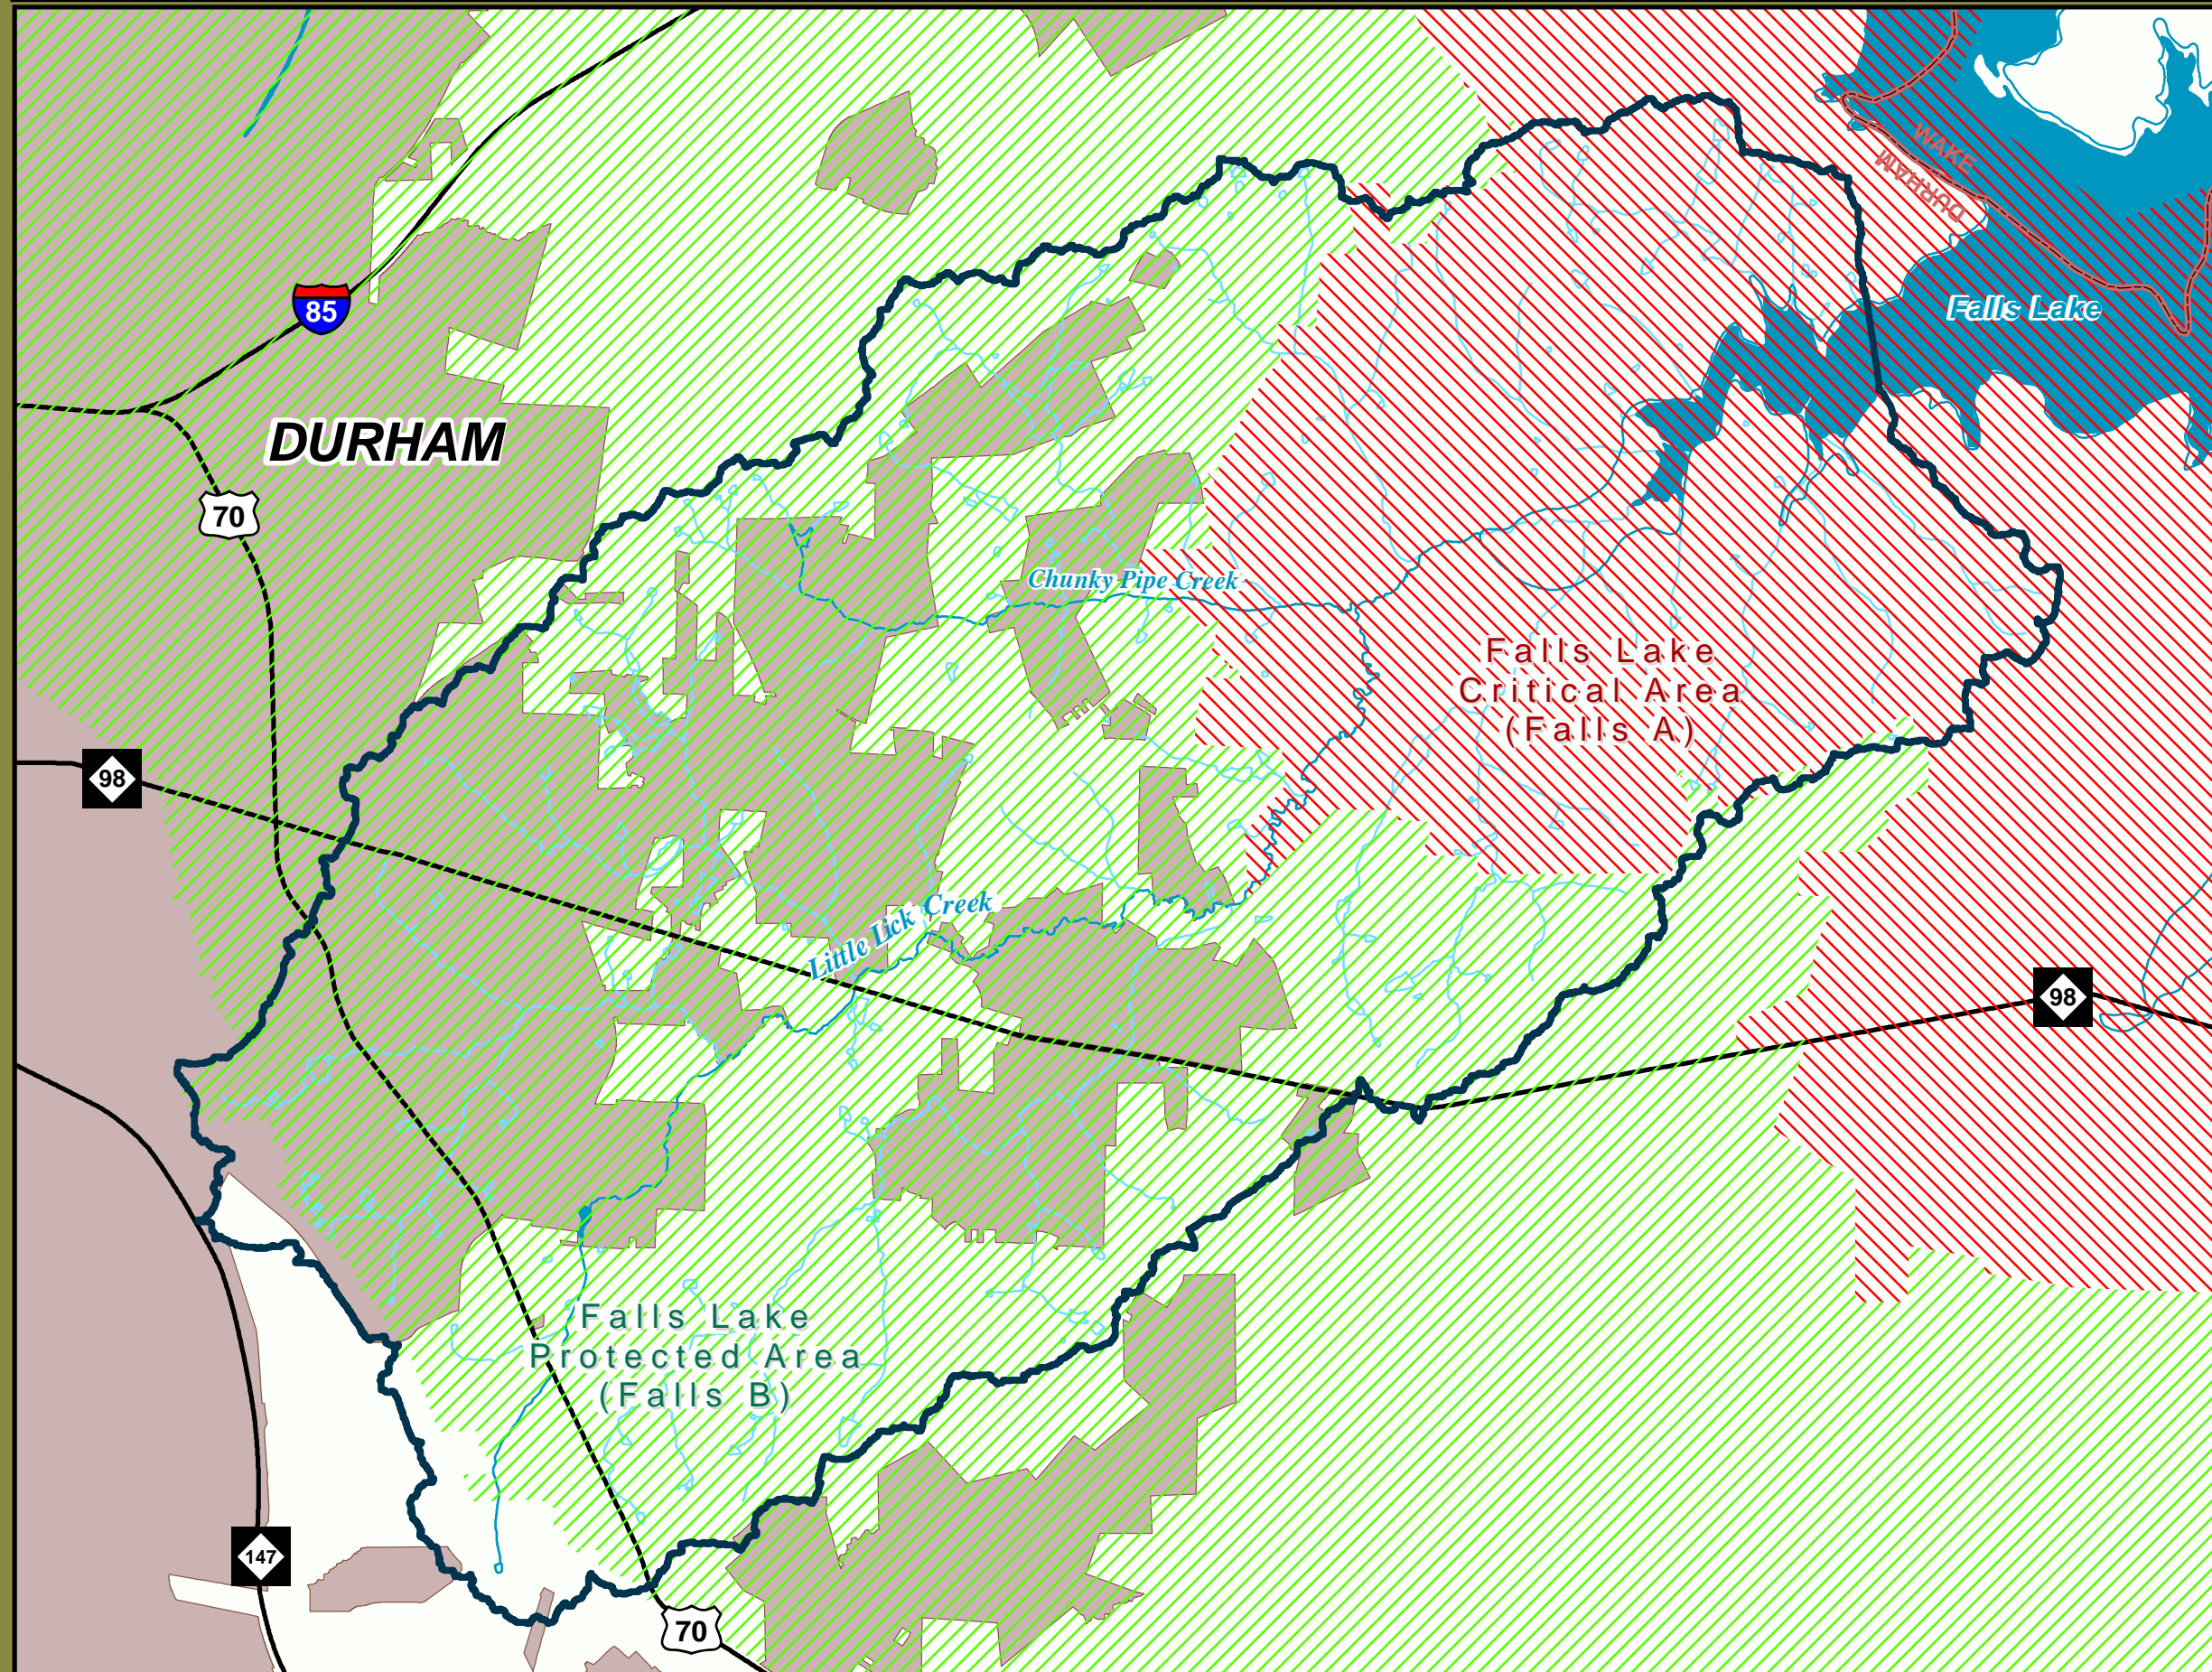

Figure 6: Little Lick Creek Land Use Management Zones

LEGEND

- County Line
- Municipal Boundary
- Major Road
- Watershed Boundary
- Water Body
- Major Stream
- Minor Stream

Watershed Protection District

- Critical
- Protected

Upper Neuse River Basin Association
Triangle J Council of Governments
Geographic Information Systems
12/21/2004