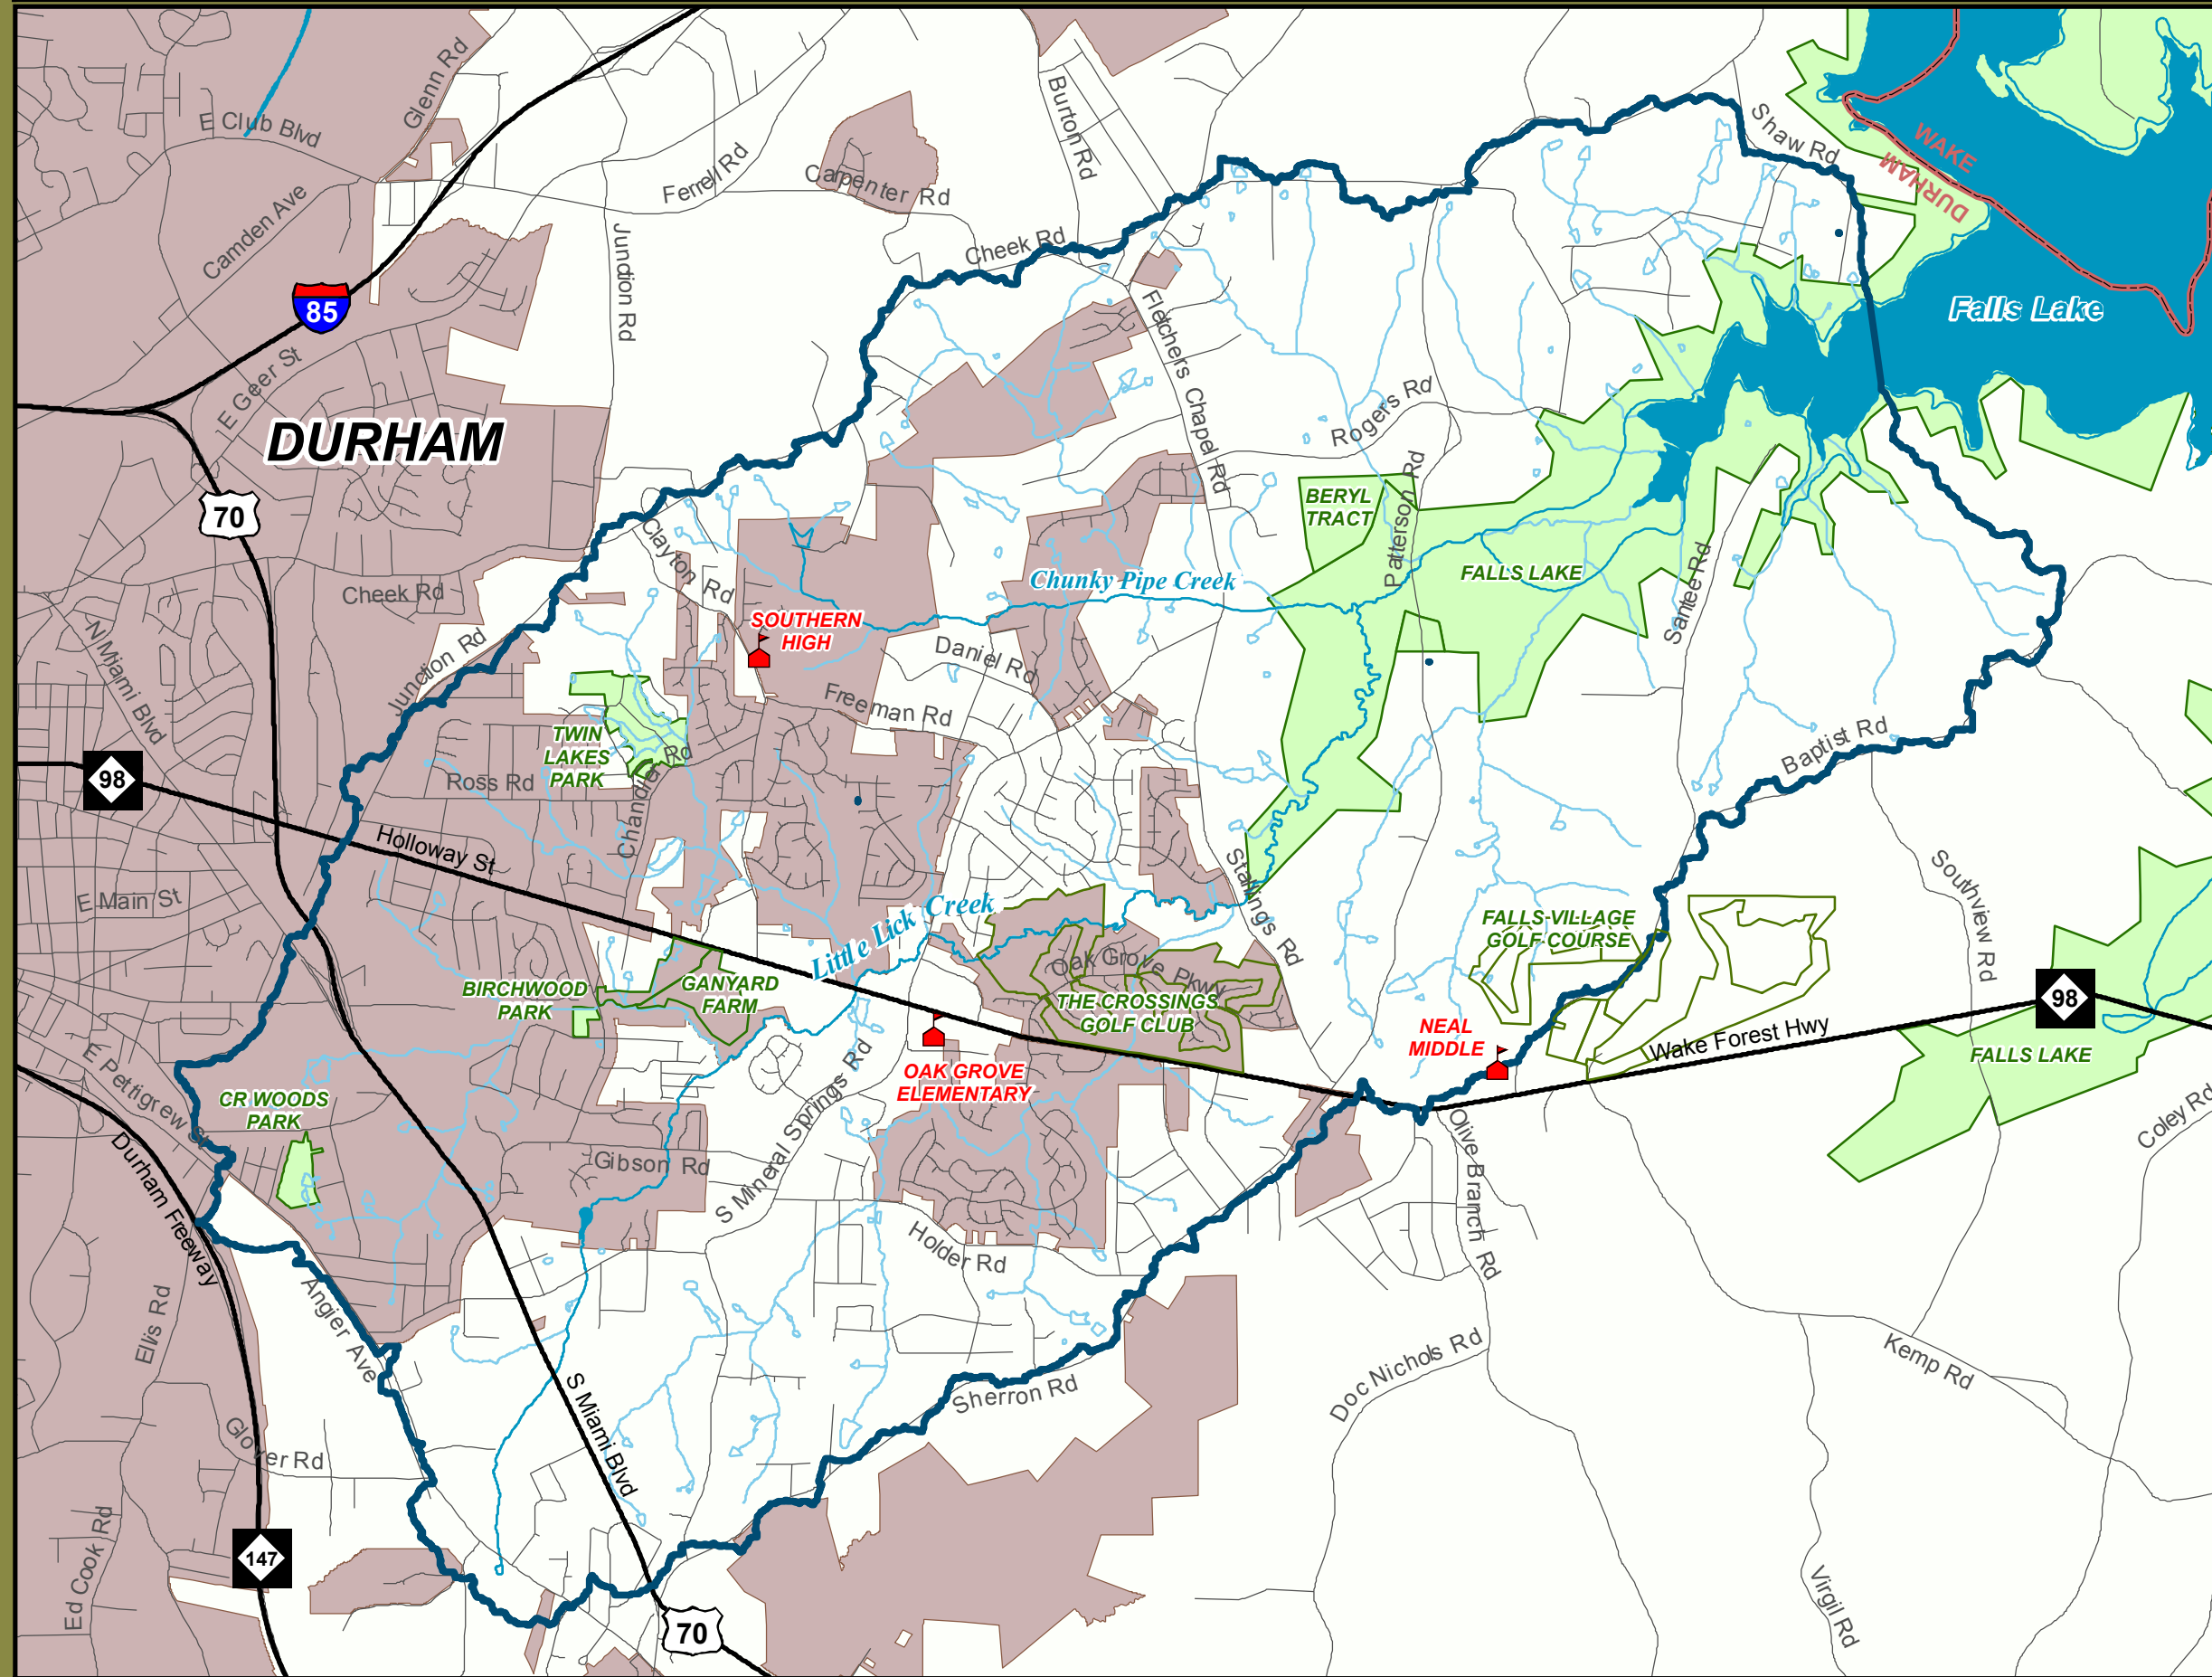

Figure 1: Little Lick Creek Watershed

LEGEND

- County Line
- Municipal Boundaries
- Little Lick Creek Watershed
- Water Bodies
- Major Streams
- Minor Streams
- Major Roads
- Streets
- Schools
- Parks & Protected Lands

Upper Neuse River Basin Association
Triangle J Council of Governments
Geographic Information Systems
7/14/2005

0 0.5 1 Miles